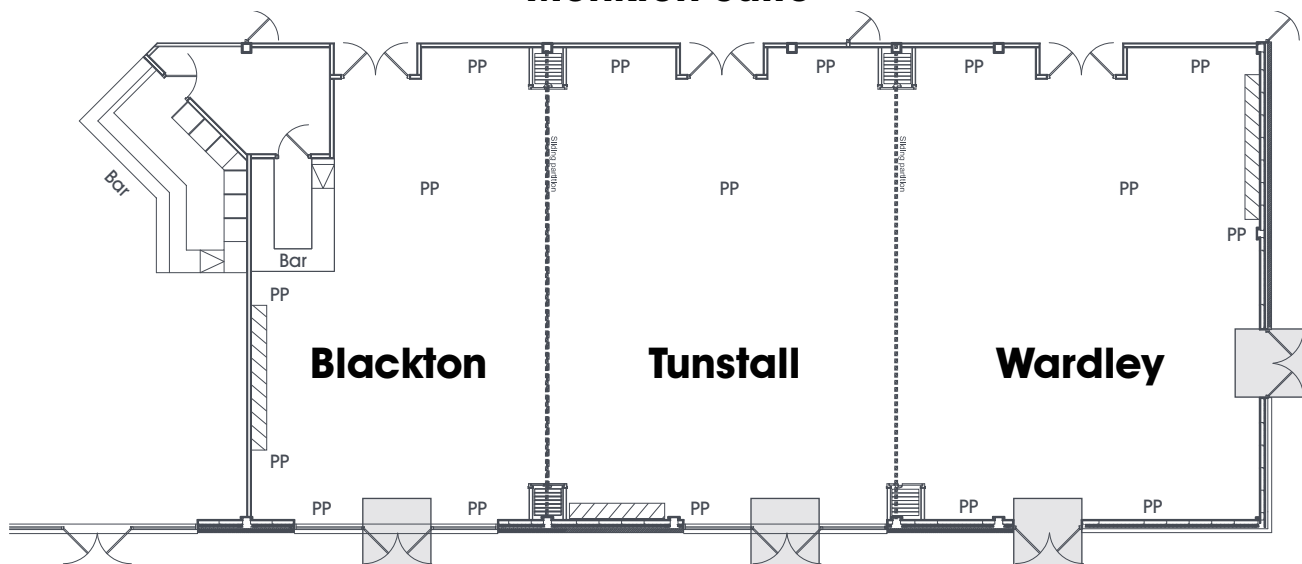

QUALITYHOTELBOLDON

We  meetings...

Meeting room capacities

Meeting Rooms	 Theatre	 Classroom	 Cabaret	 U-shape	 Boardroom	 Reception	 Banquet	Banquet Long table	Area (m ²)	Ceiling height (m)	Natural Daylight	Air Con
Monkton	400	220	220	-	-	400	310	400	332	2.5	✓	✓
Blackton	60	50	50	20	25	60	70	60	100	2.5	✓	✓
Tunstall	90	88	88	40	40	90	130	90	100	2.5	✓	✓
Wardley	110	90	90	40	40	110	140	110	132	2.5	✓	✓
Cleadon	100	50	50	-	-	100	100	100	96	2.5	✓	✓
M1	40	20	20	20	20	40	25	40	65	2.5	✓	✓
M2	30	10	10	10	10	30	10	30	27	2.5	✓	✓
M3	30	10	10	10	10	30	10	30	26	2.5	✓	✓
M4	30	10	10	10	10	30		30		2.5	✓	✓

Please note, numbers may be reduced if a dance floor and/or stage is used.

Monkton Suite

Key

	Screen		Power Point		External Access
---	--------	---	-------------	---	-----------------

For further details, availability and information please contact sales@hotels-sunderland.com or call on **0191 519 6033**
hotels-sunderland.com